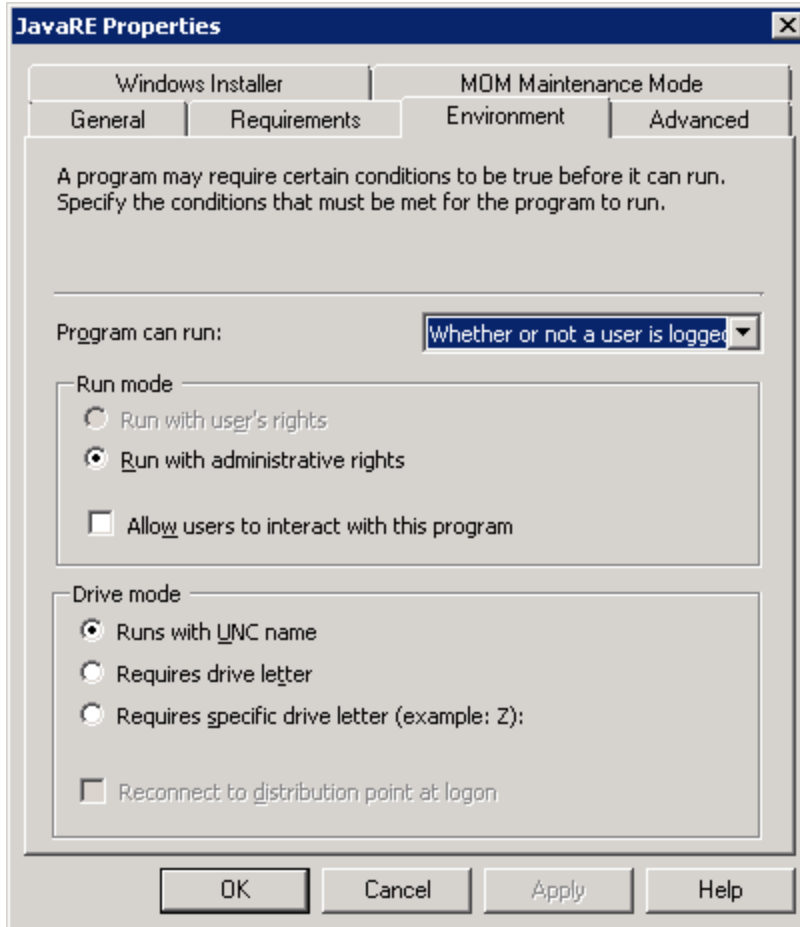

Comment:

Command line:

Start in:

Run:

After running:

Category:

JavaRE Properties [X]

Windows Installer		MDM Maintenance Mode	
General	Requirements	Environment	Advanced