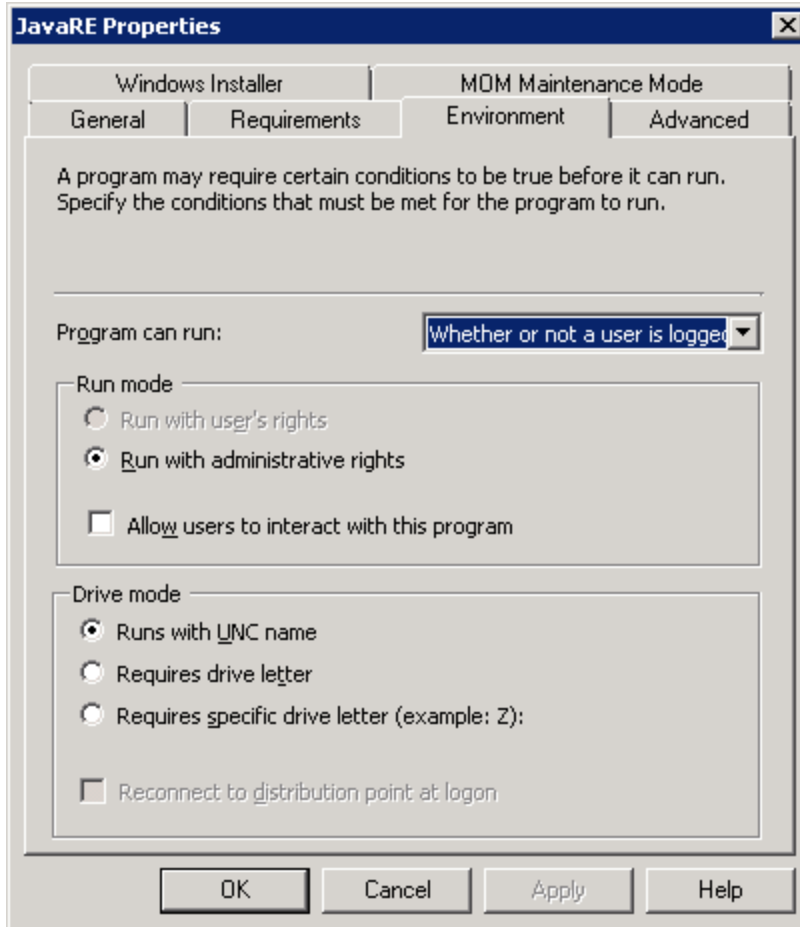

Comment:

Command line:

Start in:

Run:

After running:

Category:

OK Cancel Apply Help

JavaRE Properties [X]

Windows Installer | MDM Maintenance Mode

General | Requirements | Environment | Advanced

You can specify additional criteria for installing and running this program.
You can also temporarily disable the program.